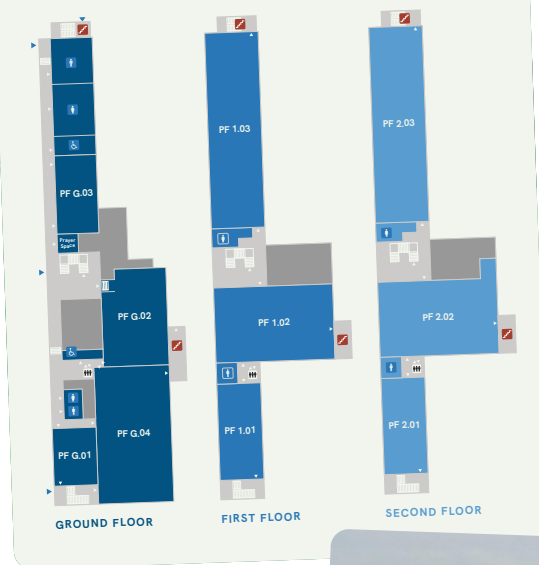

## Pencil Factory

### Group times:

11am-1pm

7.15-9.10pm

Late Nite (14-16's venue):

9.15-10.15pm

Our groups will be in the pencil factory in room PF G.04, PF 1.01 & PF 1.02

11-13's leader:  
Sarah

14-16's leader:  
Tom