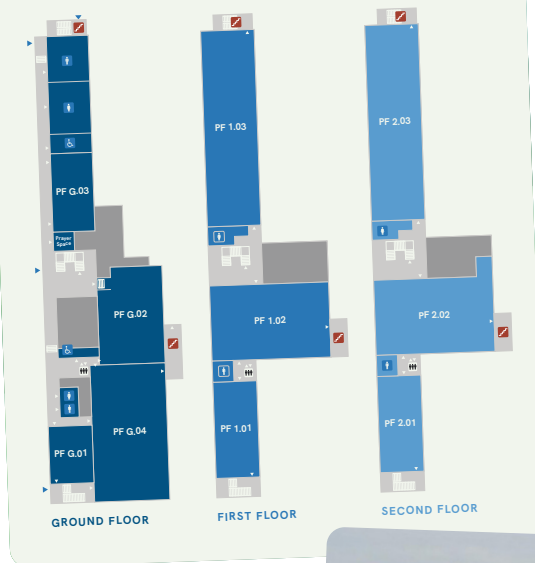

8-11s

Kid's Team Leaders:
Stui & Katherine

8-11's group leader:
Sam

Pencil Factory

Group time:
11am-1pm
7.15-9.10pm

Our group will be in the pencil factory in room PF2.02 on the second floor

Additional Needs Team Leader:
Beth