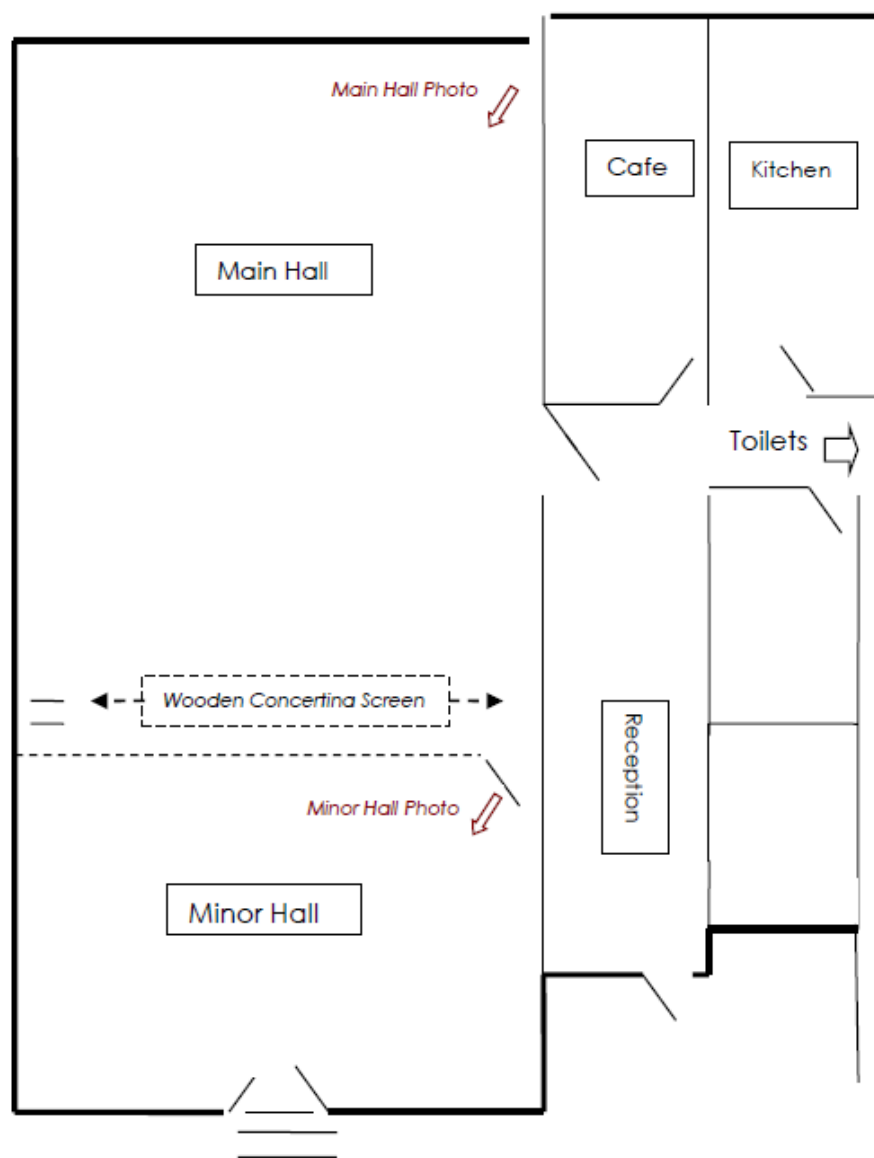

Parking is available in the grounds of The Rawnsley Centre using the council operated pay-and-display car park.